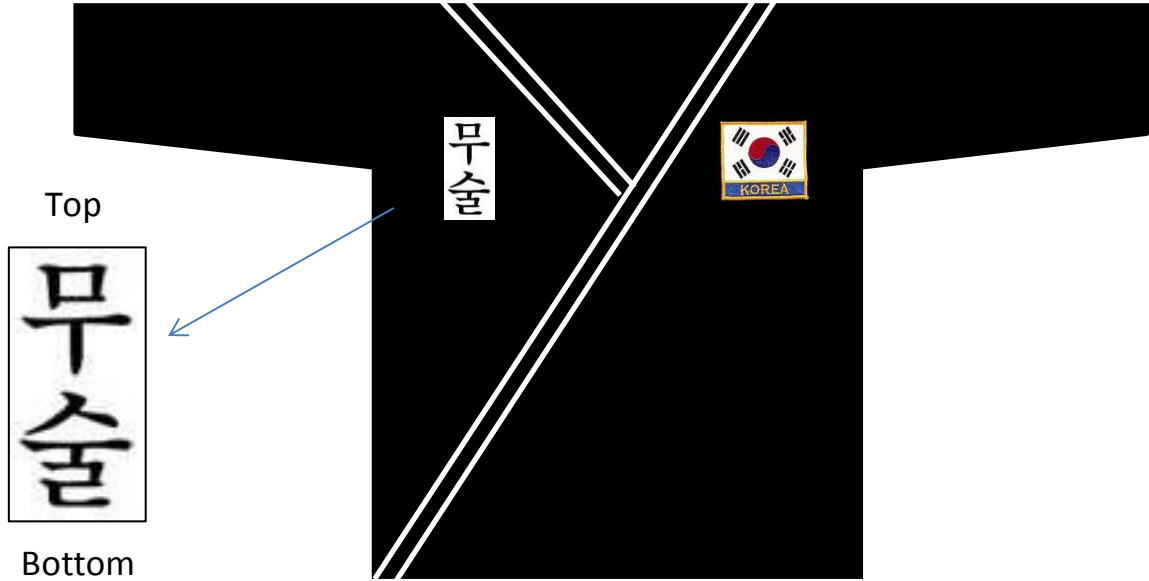

# Mu Sool Won of South Austin

## Patch Layout

Front View ← As if you are wearing it.

Back View → Approximately 2 inches from top collar.